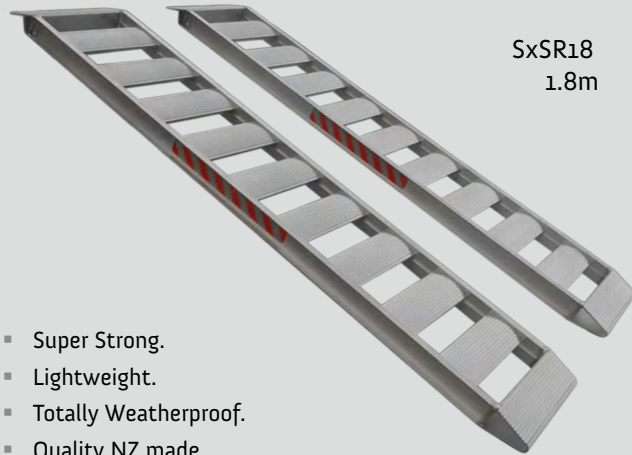

Safety

Whether you are farming, a contractor, into motorcross or a recreational rider, Hyway Ramps are the No.1.

Hyway Ramps are manufactured to meet stringent standards of strength and quality. Close co-operation is maintained with operators and new applications are developed and tested in house.

Hyway is the chosen ramp supplier to the major motorcycle and ride-on mower shops. All Hyway Ramps are manufactured in Aluminium for strength, durability and easy light-weight handling.

SxS RAMPS

- Rated capacity – 700kg/pair. Plenty of strength.
- Weigh only 7kg each. Easy to carry.
- Good gradient. Safe width.
- Hitches onto tailgate.

SxSR18
1.8m

- Super Strong.
- Lightweight.
- Totally Weatherproof.
- Quality NZ made.

AVAILABLE AT YOUR LOCAL
MOTORBIKE OR MOWER SHOP
ENQUIRE NOW!

ATV RAMPS

- Rated capacity – 500kg/pair. Plenty of strength.
- Weigh only 7kg each. Easy to carry.
- Good gradient. Safe width.
- Hitches onto tailgate.