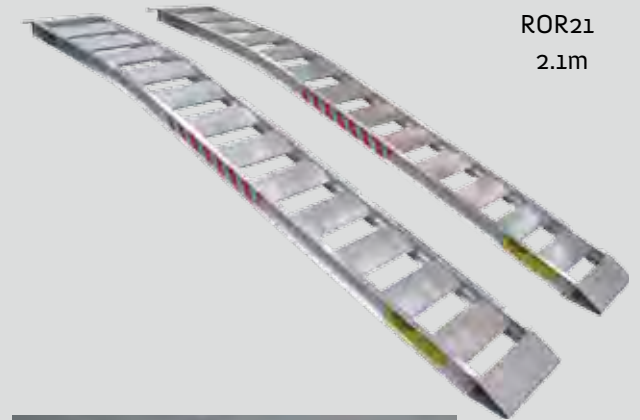

Safety

Whether you are farming, a contractor, into motorcross or a recreational rider, Hyway Ramps are the No.1.

Hyway Ramps are manufactured to meet stringent standards of strength and quality. Close co-operation is maintained with operators and new applications are developed and tested in house.

SxSR18
1.8m

- Super Strong.
- Lightweight.
- Totally Weatherproof.
- Quality NZ made.

AVAILABLE AT YOUR LOCAL
MOTORBIKE OR MOWER SHOP
ENQUIRE NOW!

ATV RAMPS

- Rated capacity – 500kg/pair. Plenty of strength.
- Weigh only 7kg each. Easy to carry.
- Good gradient. Safe width.
- Hitches onto tailgate.

ATVR21
2.1m

Folding: ATVR21

RIDE-ON MOWER RAMPS

- Rated capacity – 400kg/pair. Plenty of strength.
- Weigh only 6kg each. Easy to carry.
- Arched to prevent mower deck scraping.
- Hitches onto tailgate.

ROR21
2.1m