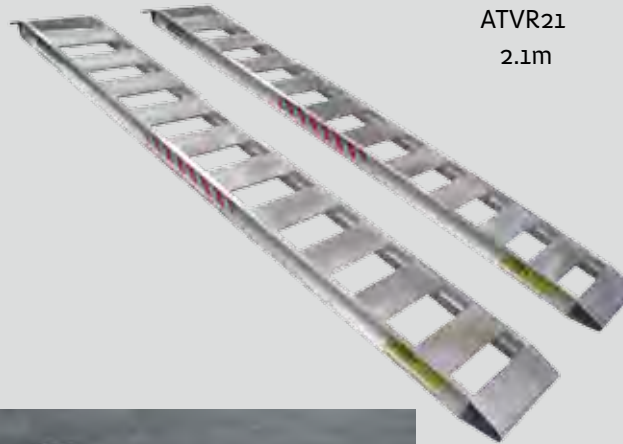

Safety

Whether you are farming, a contractor, into motorcross or a recreational rider, Hyway Ramps are the No.1.

Hyway Ramps are manufactured to meet stringent standards of strength and quality. Close co-operation is maintained with operators and new applications are developed and tested in house.

Hyway is the chosen ramp supplier to the major motorcycle and ride-on mower shops. All Hyway Ramps are manufactured in Aluminium for strength, durability and easy light-weight handling.

SxS RAMPS

- Rated capacity – 700kg/pair. Plenty of strength.
- Weigh only 7kg each. Easy to carry.
- Good gradient. Safe width.
- Hitches onto tailgate.

SxSR18
1.8m

- Super Strong.
- Lightweight.
- Totally Weatherproof.
- Quality NZ made.

AVAILABLE AT YOUR LOCAL
MOTORBIKE OR MOWER SHOP
ENQUIRE NOW!

ATV RAMPS

- Rated capacity – 500kg/pair. Plenty of strength.
- Weigh only 7kg each. Easy to carry.
- Good gradient. Safe width.
- Hitches onto tailgate.

ATVR21
2.1m

Folding: ATVR21

RIDE-ON MOWER RAMPS

- Rated capacity – 400kg/pair. Plenty of strength.
- Weigh only 6kg each. Easy to carry.
- Arched to prevent mower deck scraping.
- Hitches onto tailgate.

ROR21
2.1m